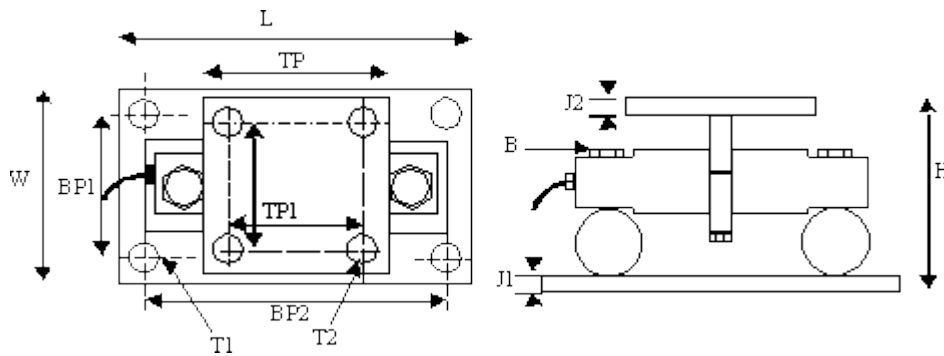

Model 5103/9103 Mount

Revere

Model	Capacity	W	L	BP1	BP2	TP Sq.	TP1 Sq.	J1	J2	H	T1	T2	B
5103-20k Mount	5K - 20K	8.00	11.00	4.00	8.00	6.0	3.00	0.75	0.50	5.31	1.06	.56	5/8"-18 x 3.5" lg
5103-60k Mount	30K - 60K	10.00	15.00	6.00	11.50	8.00	5.00	1.00	0.75	8.43	1.22	.75	1"-14 x 5.5"lg
5103-100k Mount	100K	12.00	18.00	9.00	14.00	10.00	7.50	1.25	1.25	10.38	1.38	.81	1"-14 x 6" lg
5103-150k Mount	150K	12.00	18.00	9.00	14.00	10.00	7.50	1.25	1.25	10.38	1.38	.81	1"-14 x 6" lg