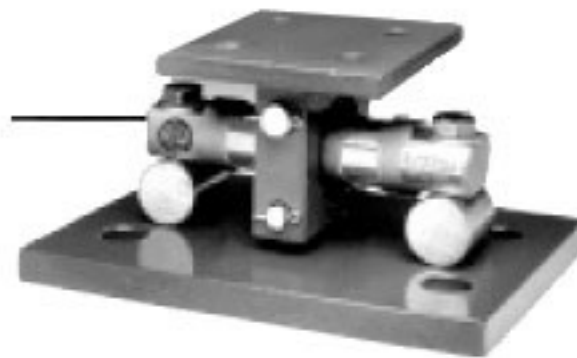

Model 5103/9103 Mount

Revere

Model	Capacity	W	L	BP1	BP2	TP Sq.	TP1 Sq.	J1	J2	H	T1	T2	B
5103-20k Mount	5K - 20K	8.00	11.00	4.00	8.00	6.0	3.00	0.75	0.50	5.31	1.06	.56	5/8"-18 x 3.5" lg
5103-60k Mount	30K - 60K	10.00	15.00	6.00	11.50	8.00	5.00	1.00	0.75	8.43	1.22	.75	1"-14 x 5.5"lg
5103-100k Mount	100K	12.00	18.00	9.00	14.00	10.00	7.50	1.25	1.25	10.38	1.38	.81	1"-14 x 6" lg
5103-150k Mount	150K	12.00	18.00	9.00	14.00	10.00	7.50	1.25	1.25	10.38	1.38	.81	1"-14 x 6" lg